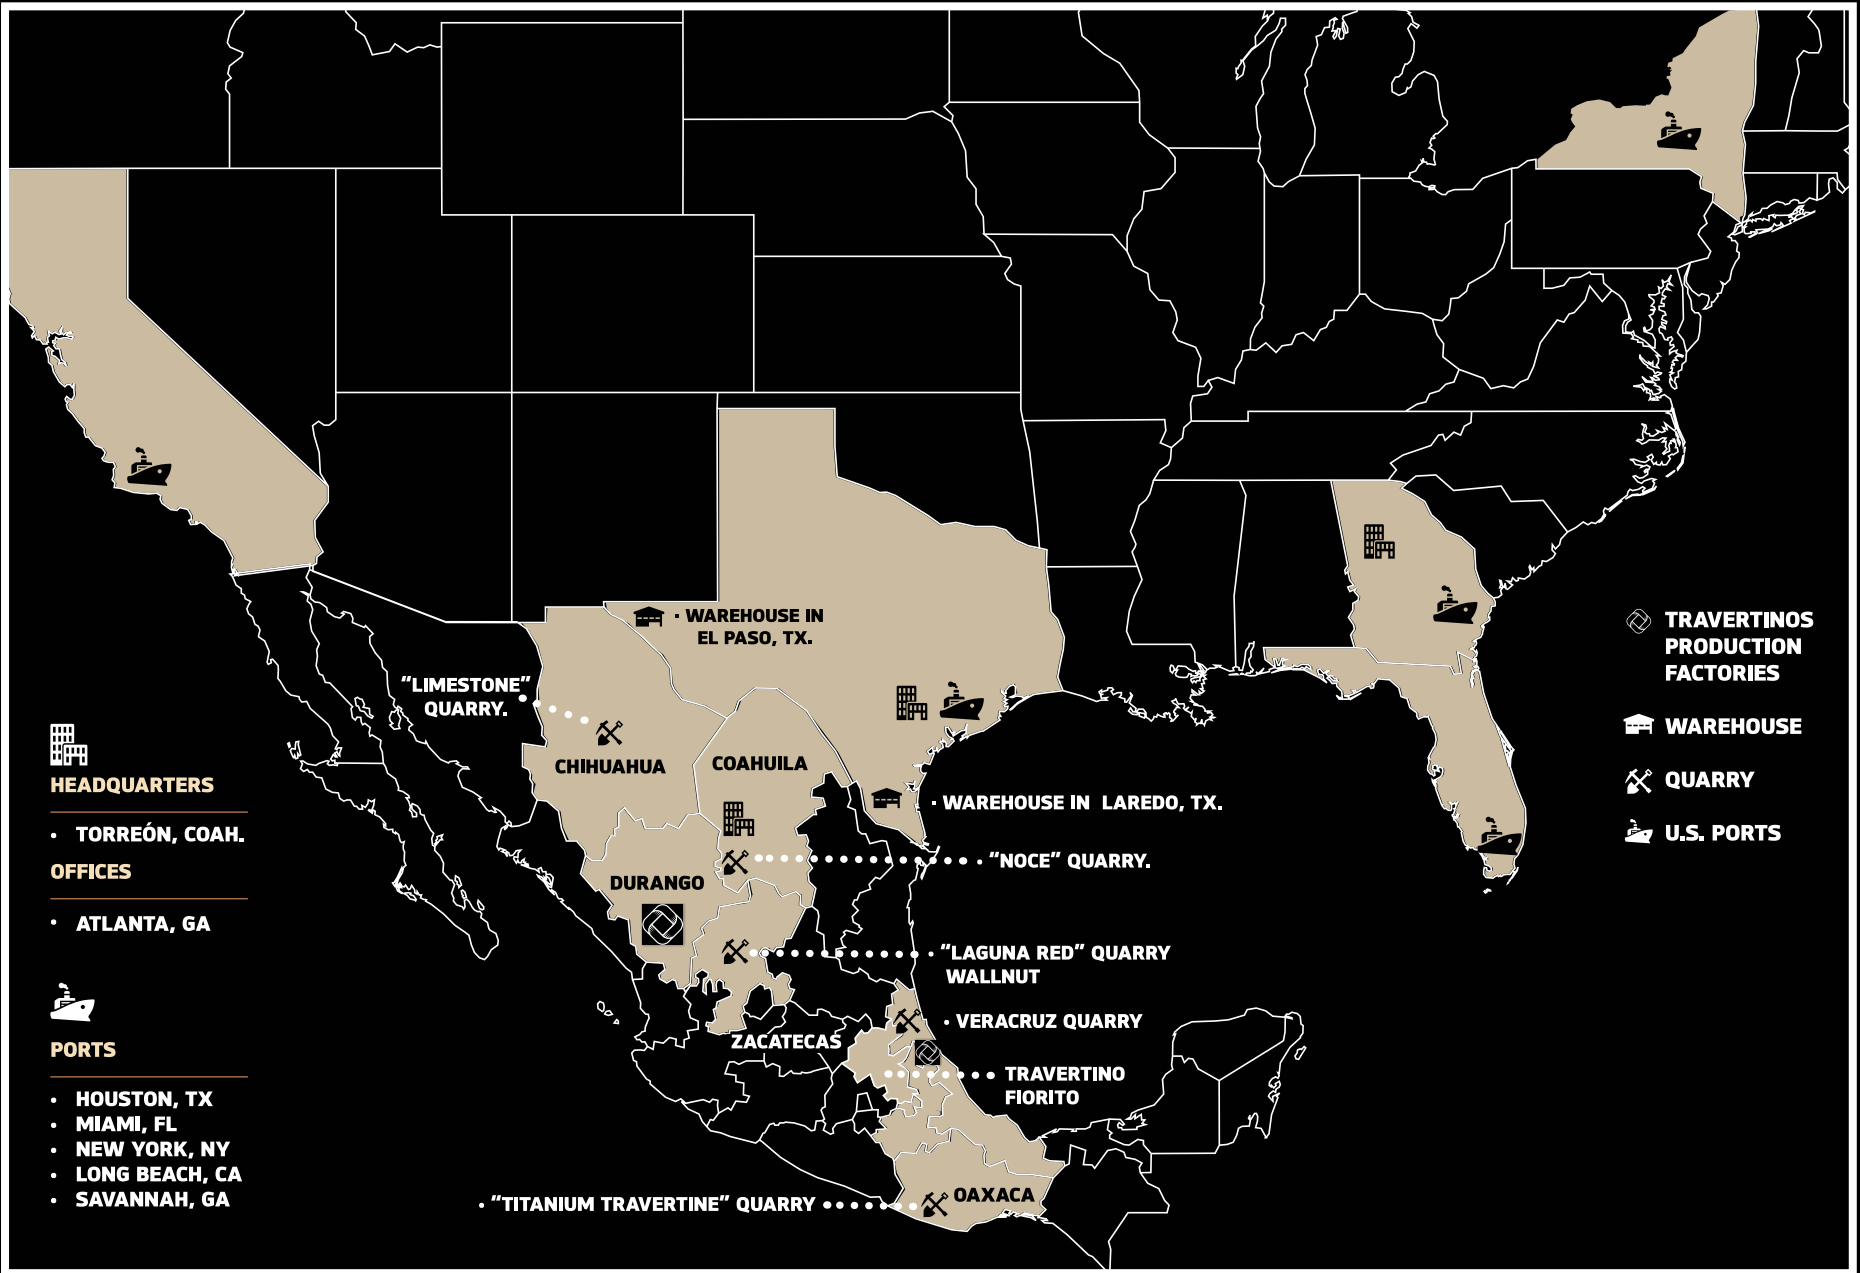

# ABOUT US

TRAVERTINOS LAGUNA is a leading Mexican natural stone supplier of limestone, marble and travertine. We are a young and revolutionary company dedicated to creating products that enhance residential and commercial spaces worldwide. Our vertically integrated process provides a competitive advantage in the natural stone industry, ensuring the highest quality standards are met during each step of the extraction and manufacturing process.

# COUNTRY OPERATIONS

Our manufacturing plant is located in the State of Durango, México, near the State of Coahuila. The best way to get there from abroad is by air to Torreón International Airport (TRC), which offers daily flights from Dallas and Houston , Texas. The factory is only a 30 minute drive from the airport.

With our new plant located in the state of Veracruz , we are only a few minutes from the Veracruz Port.