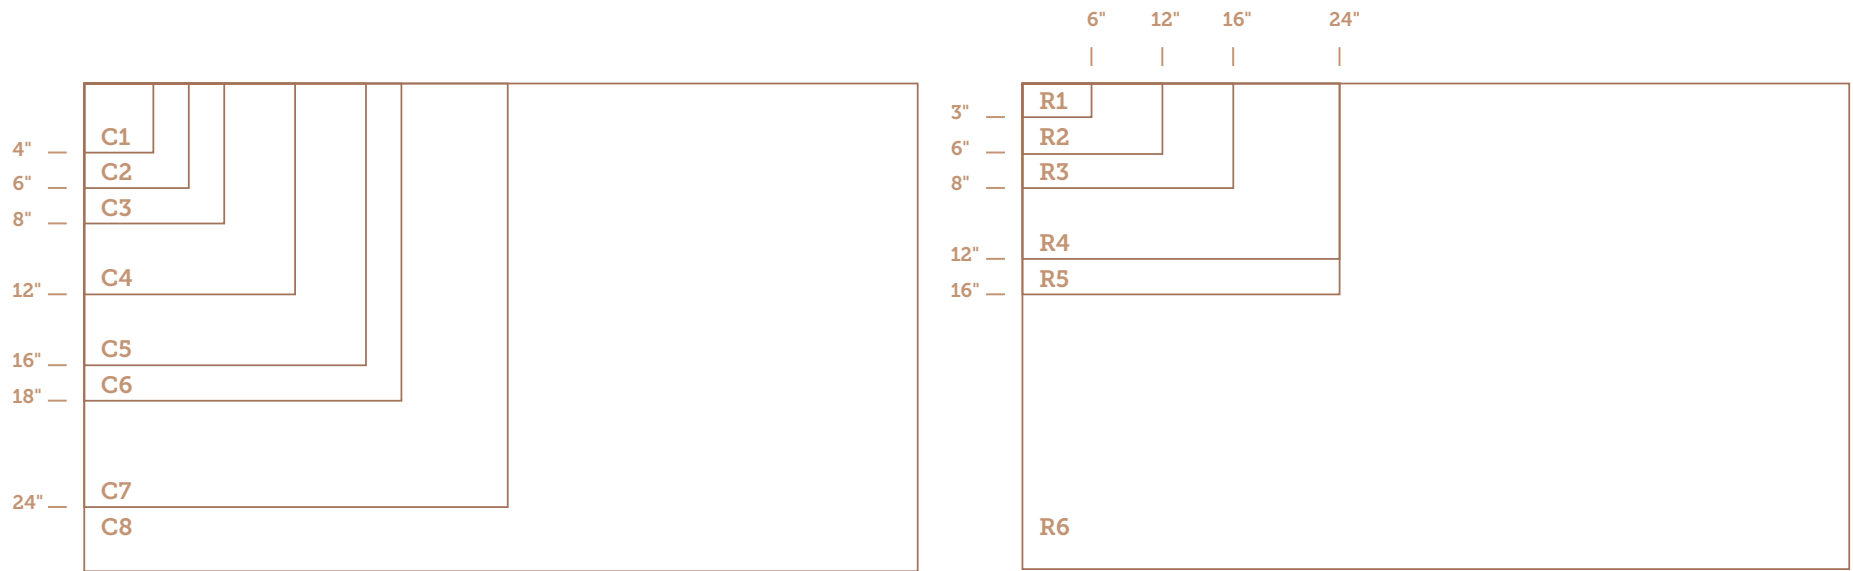

MEASURES

1. **S** Square
2. S1: 4 x 4"
   - S2: 6 x 6"
   - S3: 8 x 8"
   - S4: 12 x 12"
   - S5: 16 x 16"
   - S6: 18 x 18"
   - S7: 24 x 24"
   - S8: Placa / Lámina

1. **Versailles Pattern**
2. S3: 8 x 8"
   - R3: 8 x 16"
   - S5: 16 x 16"
   - R5: 16 x 24"
   - E1: 1