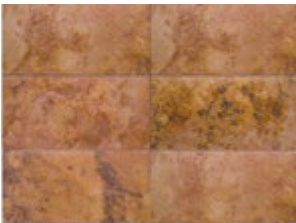

Uses: Flooring, Interiors, Walls,
Paving, Countertops

Rojo Laguna Travertine
Indoors, Exteriors & Landscape

Stone type >

Rojo Laguna

- Square:**
4x4" | 6x6" | 8x8" | 12x12" | 16x16" | 18x18" | 24x24"
- Rectangular:**
3x6" | 6x12" | 8x16" | 12x24" | 16x24"
- Slab**
Thickness: 3/8" | 1/2" | 3/4" | 1 1/4"

Products >

FLOORING

MOSAIC

SLAB

MOSAIC

TRAVERTINE

MOSAIC

Uses: Flooring, Interiors, Walls,
Paving, Countertops