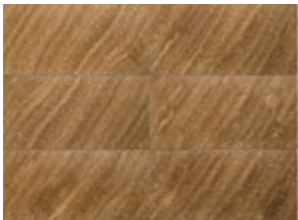

Uses: Flooring, Interiors, Walls,
Paving, Countertops

Caramelo Travertine
Indoors, Exteriors & Landscape

Stone type >

Caramelo

- Square:**
4x4" | 6x6" | 8x8" | 12x12" | 16x16" | 18x18" | 24x24"
- Rectangular:**
3x6" | 6x12" | 8x16" | 12x24" | 16x24"
- Slab**
Thickness: 3/8" | 1/2" | 3/4" | 1 1/4"